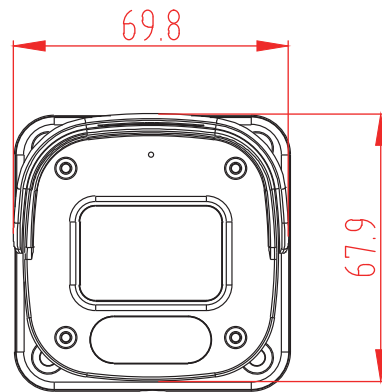

Dimensions (mm)

Optional Accessories