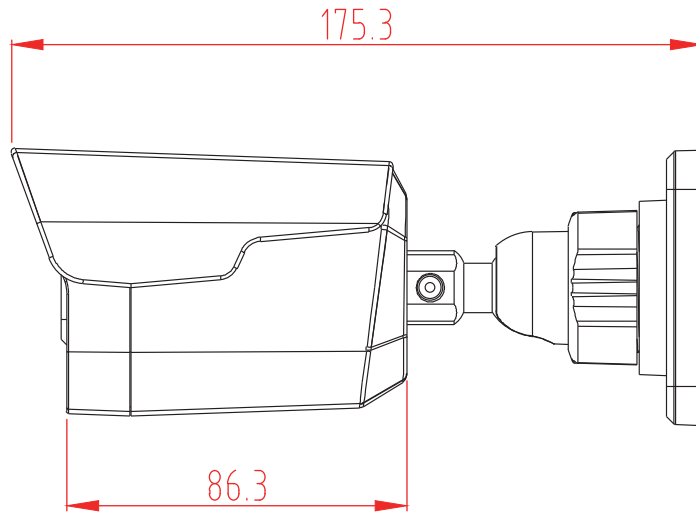

Dimensions (mm)

Optional Accessories