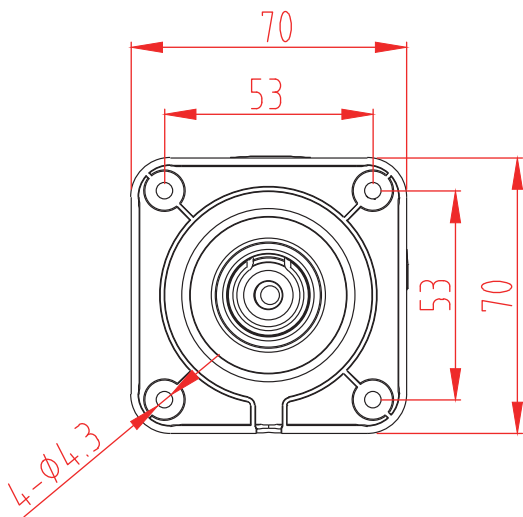

Dimensions (mm)

Optional Accessories